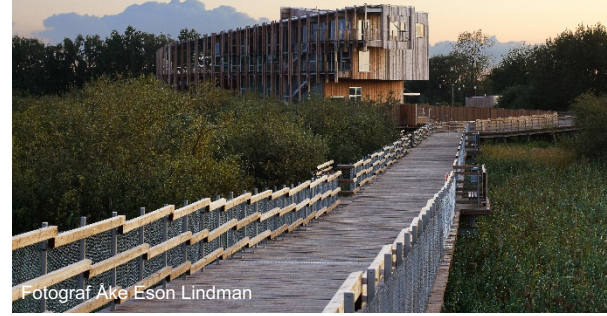

Grönt och blått

Fotograf Werner Nystrand

Fotograf Åke Eson Lindman

Milleniumskogen i
Malmö
Promenadstråk Växjö