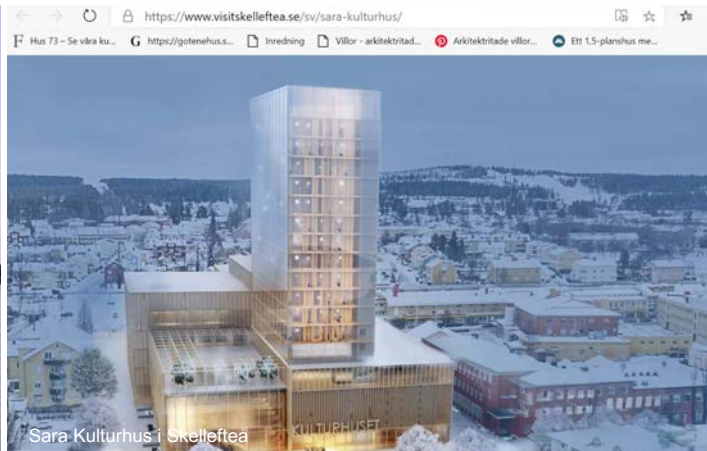

Fotograf Kentaroo Tryman/Scandinav

Bildbyrå Scandina

Sara Kulturhus i Skellefteå